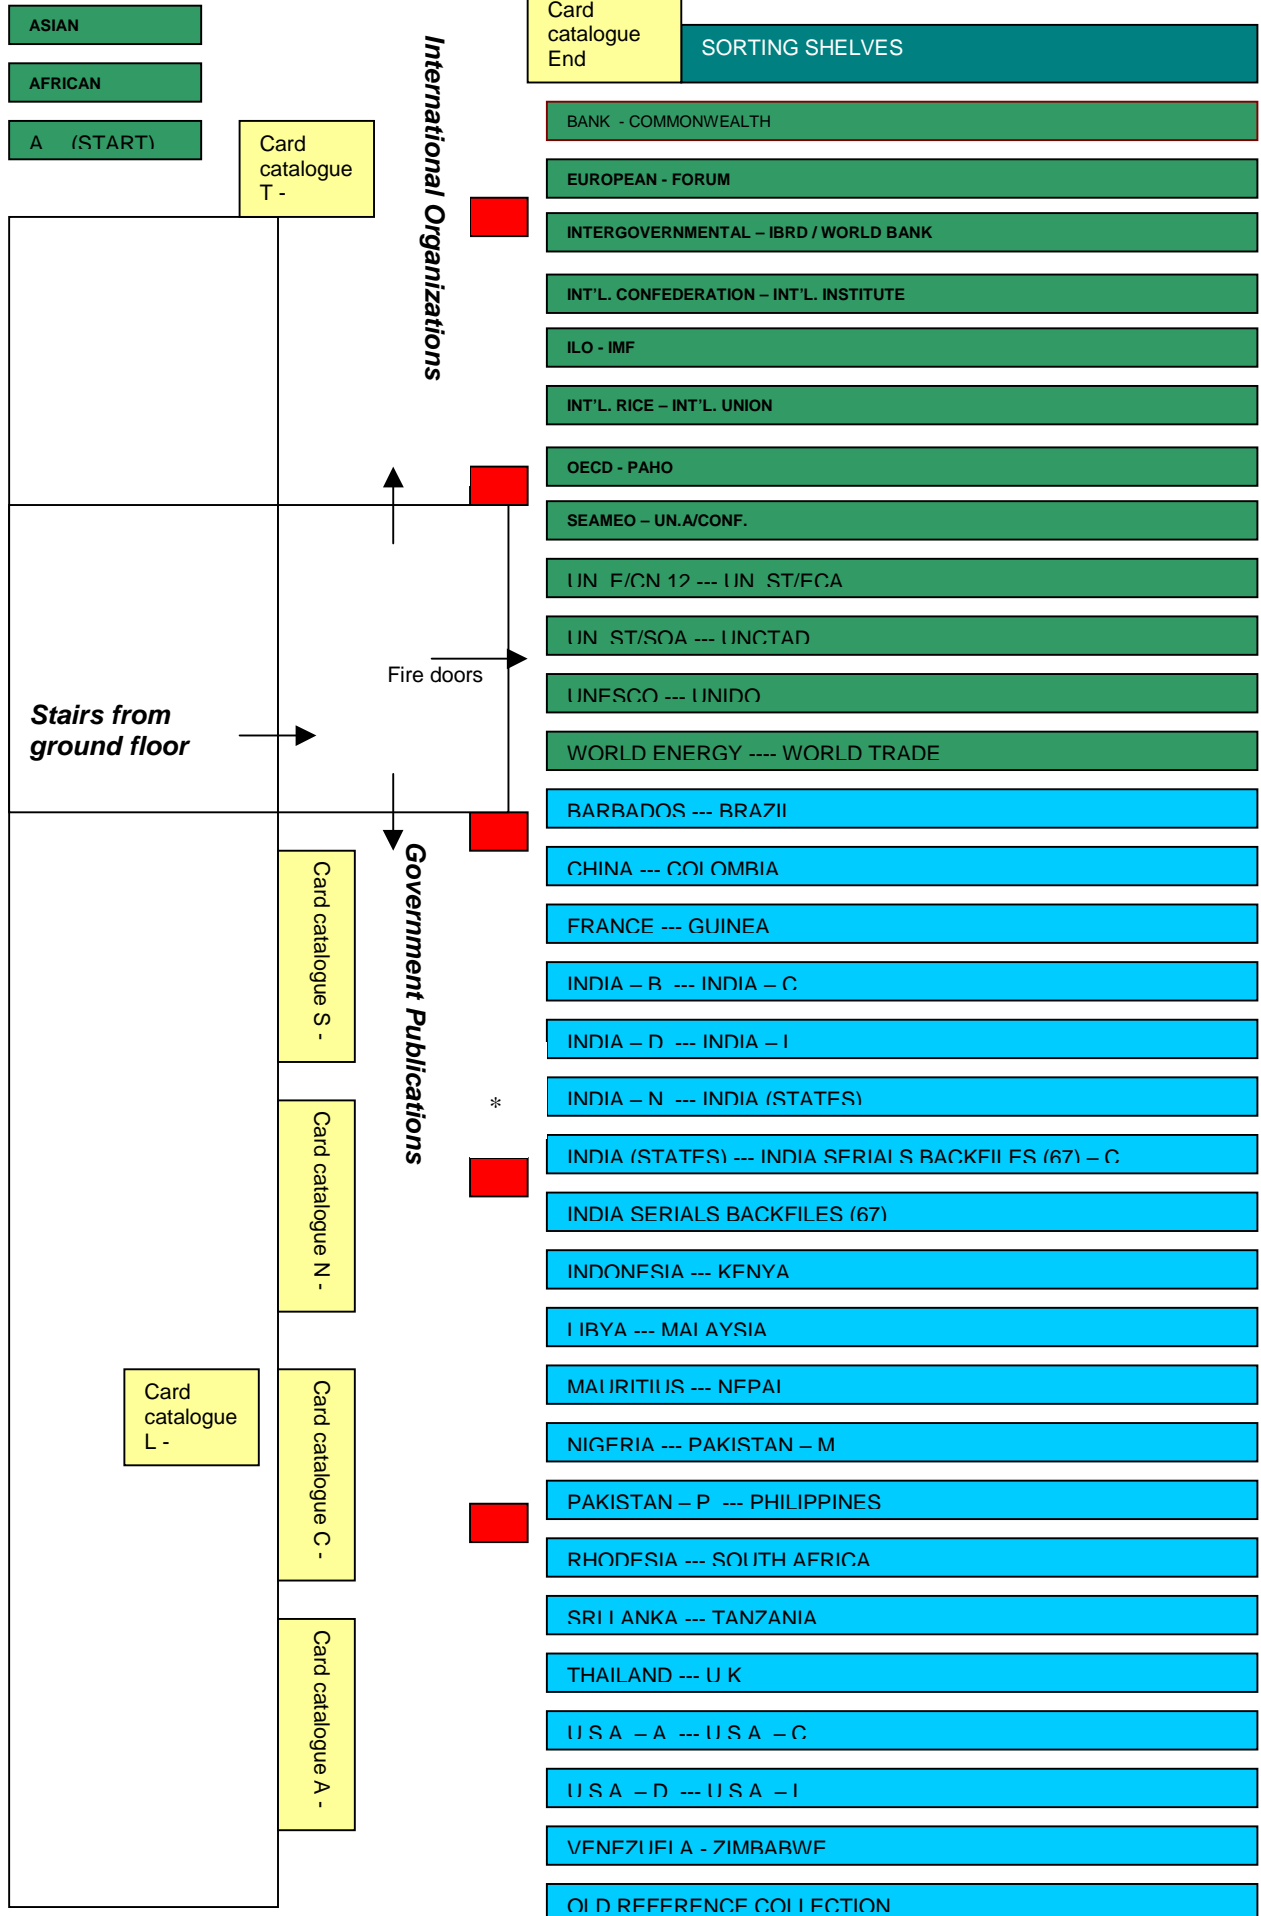

# LIBRARY BASEMENT PLAN

\* Note: Manual mobile stacks up to "India - L." Compressed Air mobile stacks from "India - N."